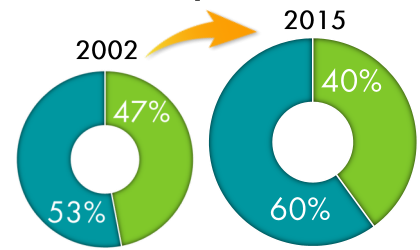

OUTMIGRATION CONTEXT

ILLINOIS BOARD OF HIGHER EDUCATION

Number of Illinois residents enrolled as college freshmen:

More 4-year college-going Illinois high school graduates are enrolling out-of-state

Total: 41,234 Total: 40,401

■ Illinois ■ Out-of-State

+55% increase in the rate of out-of-state enrollment
+50% increase in the number of outmigrants

Net Loss Leaders

More Illinois outmigrants are enrolling at out-of-state public universities