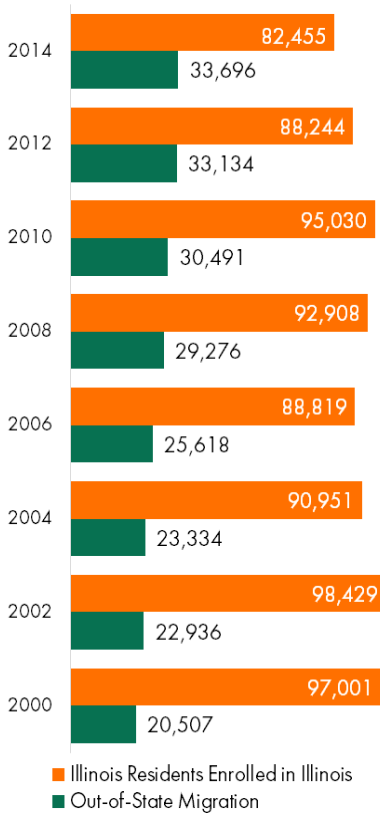

OUTMIGRATION CONTEXT

ILLINOIS BOARD OF HIGHER EDUCATION

Number of Illinois residents enrolled as college freshmen:

More 4-year college-going Illinois high school graduates are enrolling out-of-state

Total: 41,234 Total: 40,401

■ Illinois ■ Out-of-State

+55% increase in the rate of out-of-state enrollment
+50% increase in the number of outmigrants

Net Loss Leaders

More Illinois outmigrants are enrolling at out-of-state public universities