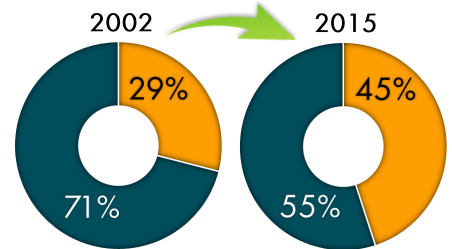

OUTMIGRATION CONTEXT

ILLINOIS BOARD OF HIGHER EDUCATION

Number of Illinois residents enrolled as college freshmen:

More 4-year college-going Illinois high school graduates are enrolling out-of-state

Total: 41,234 Total: 40,401

■ Illinois ■ Out-of-State

+55% increase in the rate of out-of-state enrollment
+50% increase in the number of outmigrants

Net Loss Leaders

More Illinois outmigrants are enrolling at out-of-state public universities