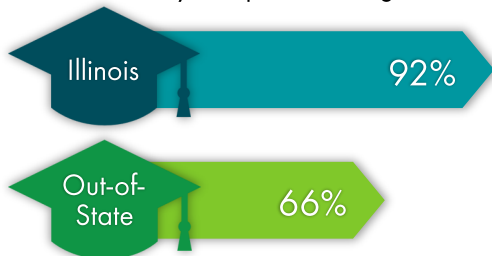

Illinois Employment Rates

Illinois high school graduates and where they completed college