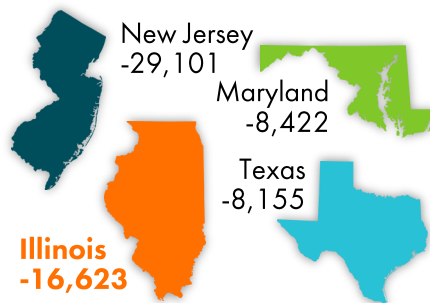

OUTMIGRATION CONTEXT

ILLINOIS BOARD OF HIGHER EDUCATION

Number of Illinois residents enrolled as college freshmen:

More 4-year college-going Illinois high school graduates are enrolling out-of-state

Total: 41,234 Total: 40,401

■ Illinois ■ Out-of-State

+55% increase in the rate of out-of-state enrollment
+50% increase in the number of outmigrants

Net Loss Leaders

More Illinois outmigrants are enrolling at out-of-state public universities

Top Producers of Illinois Non-Resident Freshmen

Outside USA	2,738
California	1,298
Missouri	1,245
Indiana	1,104

Illinois Employment Rates

Illinois high school graduates and where they completed college

Top states for outmigrant enrollments