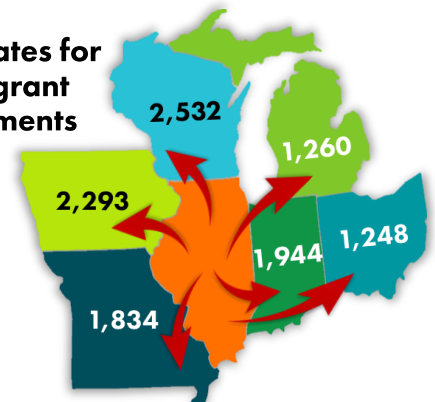

■ Illinois ■ Out-of-State

+55% increase in the rate of out-of-state enrollment
+50% increase in the number of outmigrants

Net Loss Leaders

More Illinois outmigrants are enrolling at out-of-state public universities

Top Producers of Illinois Non-Resident Freshmen

Outside USA	2,738
California	1,298
Missouri	1,245
Indiana	1,104

Illinois Employment Rates

Illinois high school graduates and where they completed college

Top states for outmigrant enrollments

Top Out-of-State Schools for Illinois Freshmen (2014)

	University of Missouri	1,437
	University of Iowa	1,378
	Indiana University	1,016
	Iowa State University	853